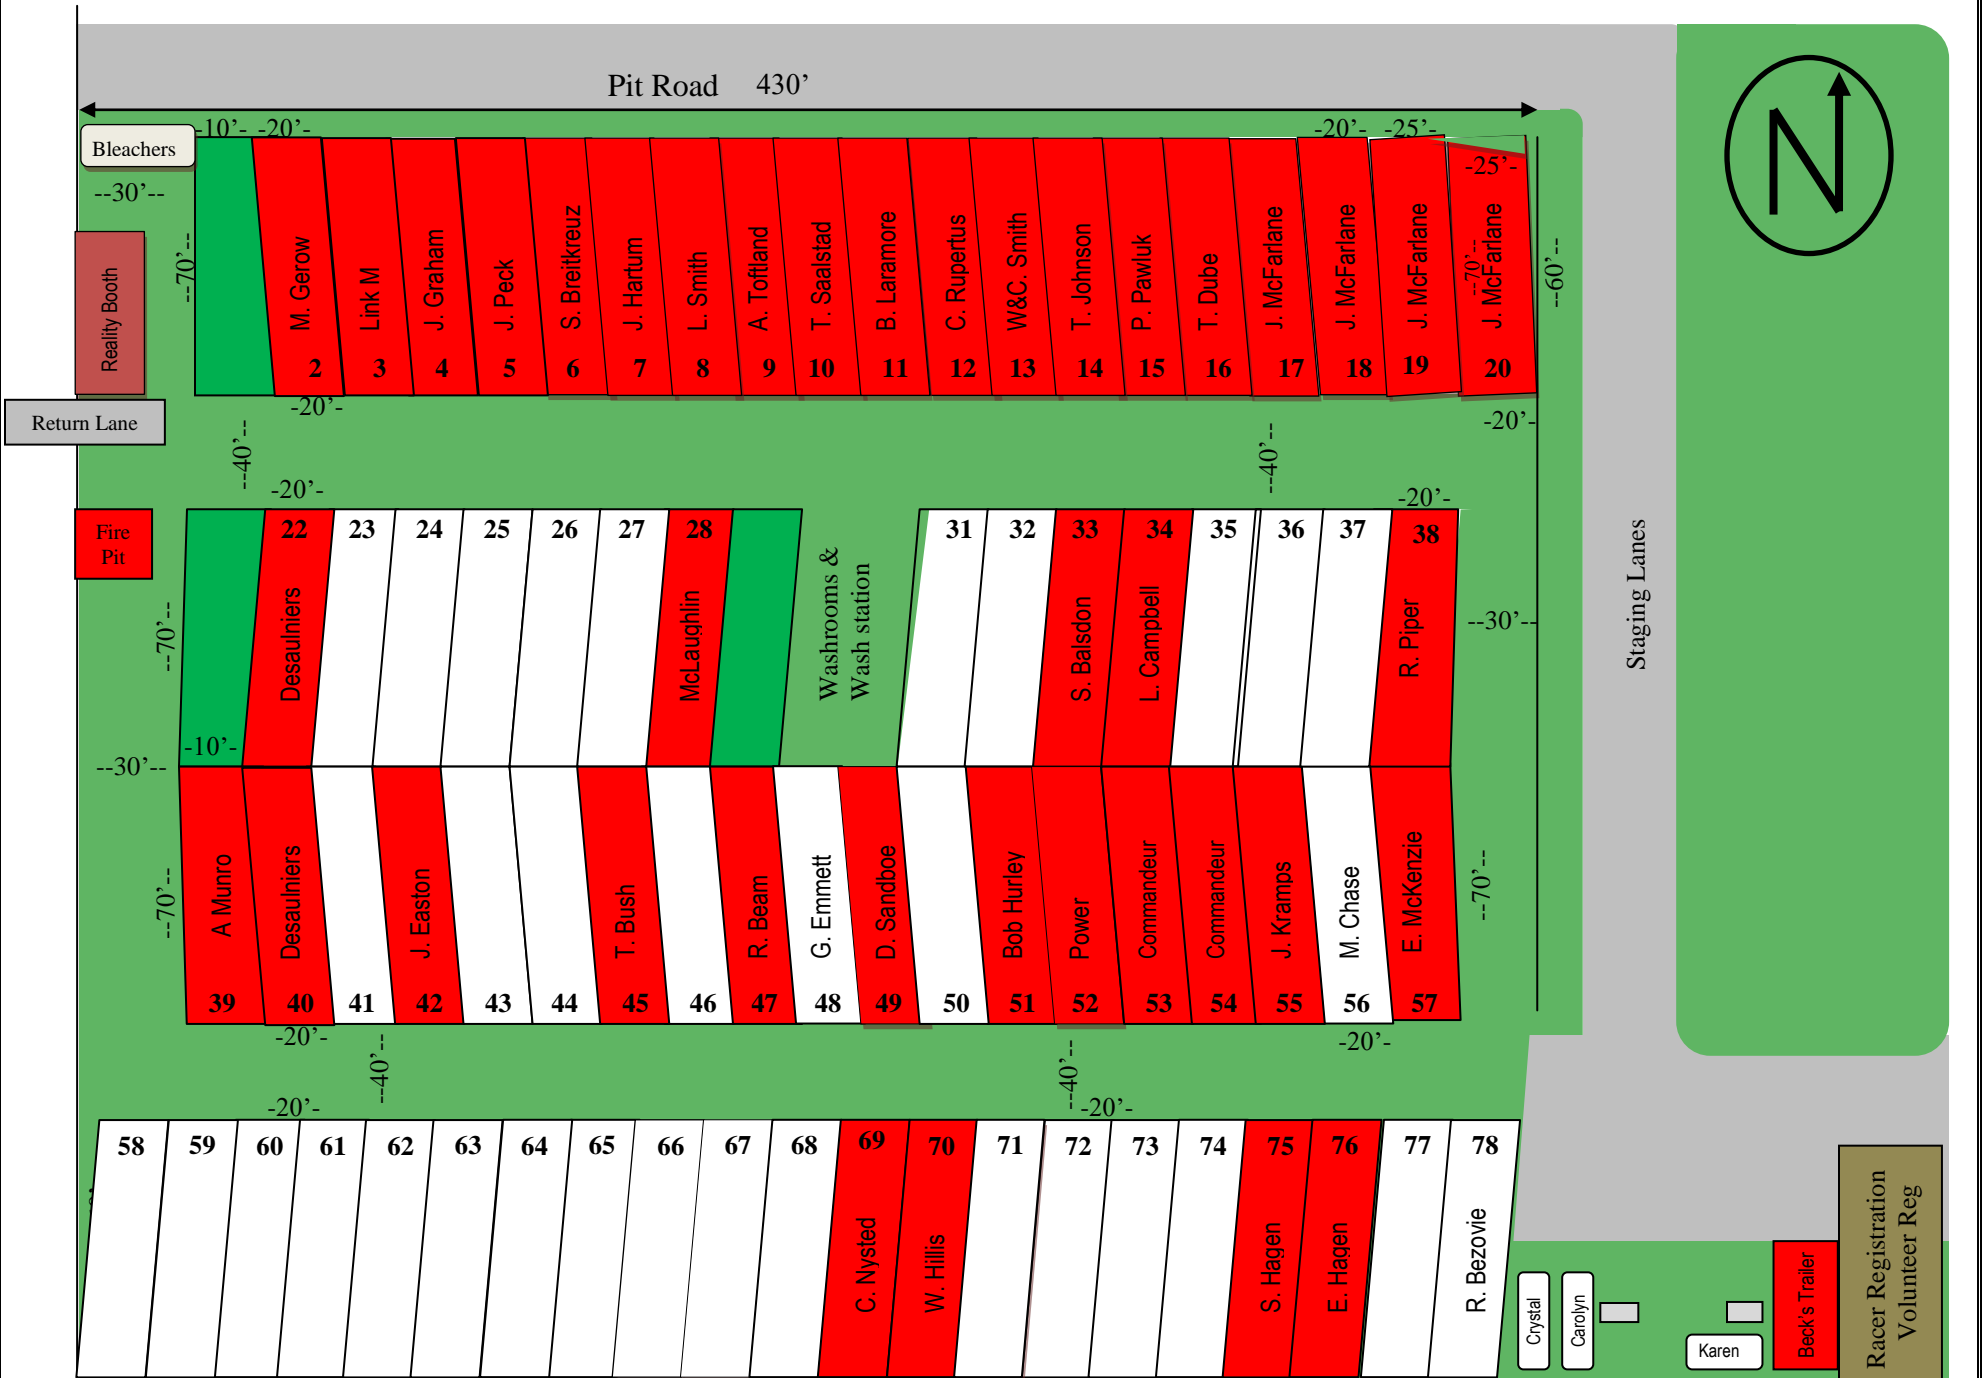

N.P.B.R.A. Beaverlodge Pit Stalls 2019 (as of June 21, 2019)

Red – Paid Purple – Reserved White without Name - Available

Pit Road 430'

Staging Lanes

Racer Registration
Volunteer Reg

Crystal
Carolyn
Karen
Beck's Trailer