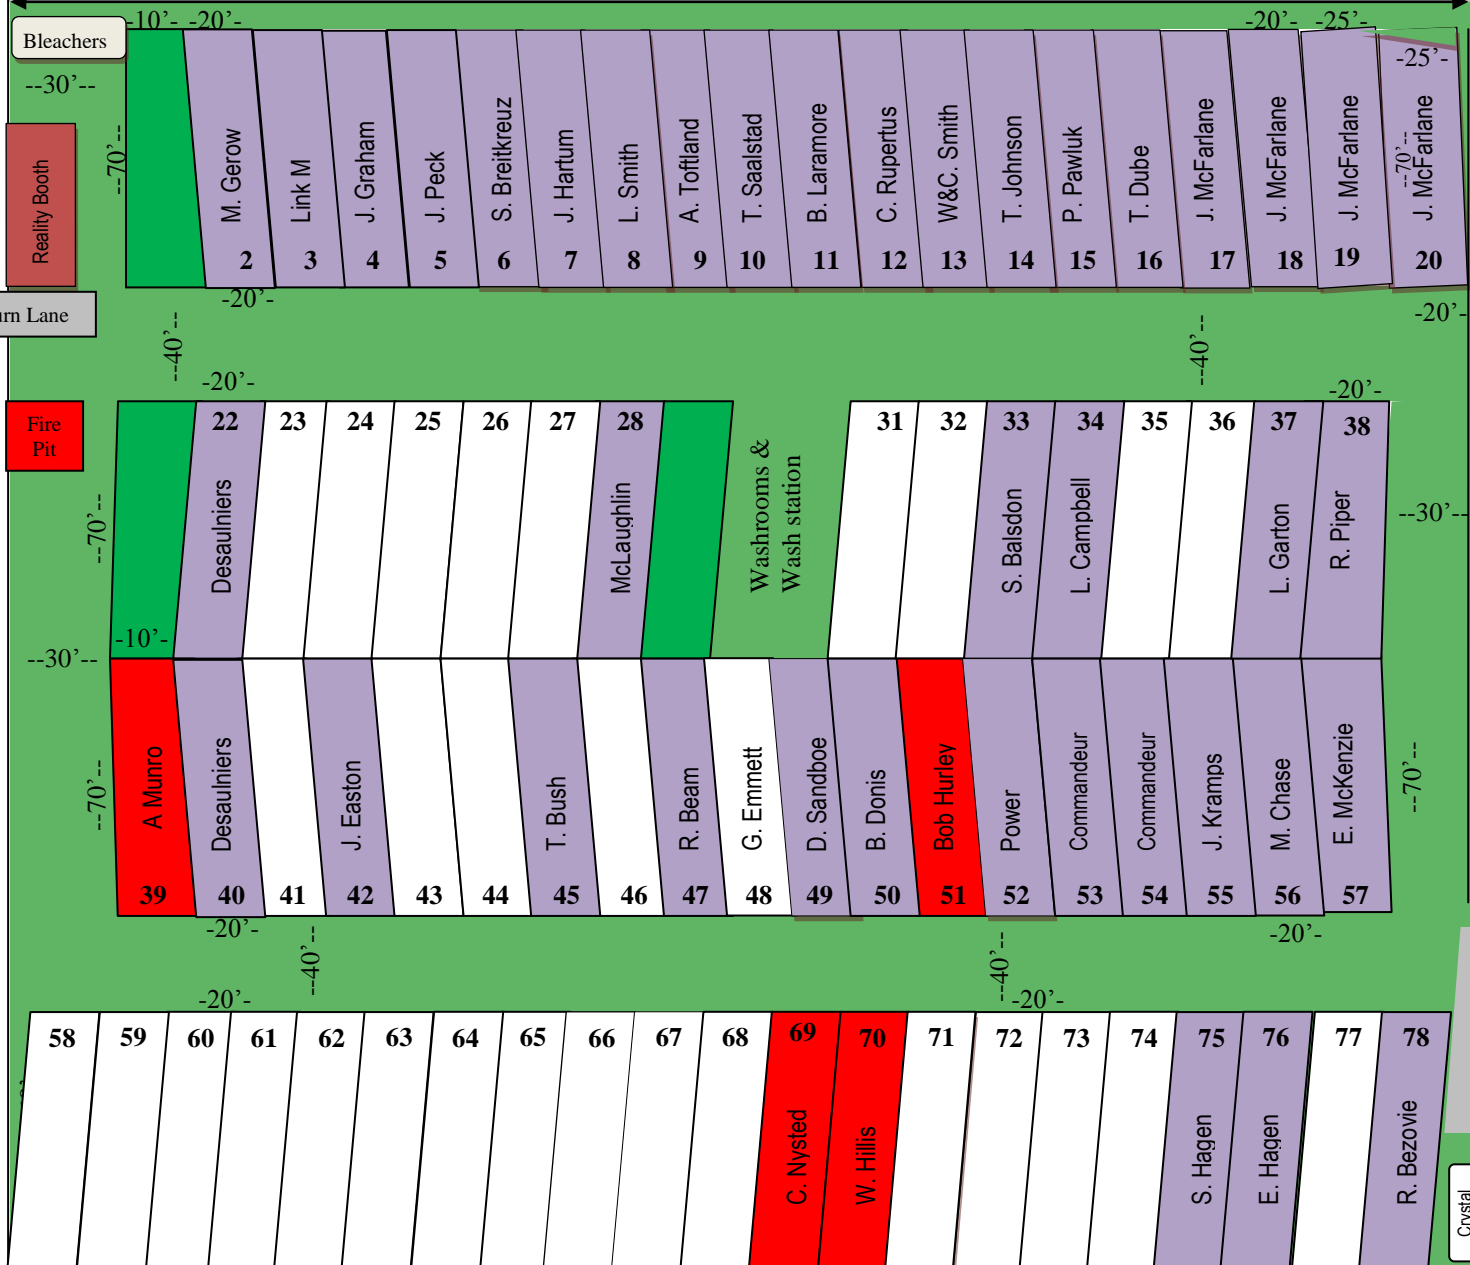

N.P.B.R.A. Beaverlodge Pit Stalls 2020 (as of March 4, 2020)

Red – Paid Purple – Reserved White without Name - Available

Pit Road 430'

Staging Lanes

Racer Registration
Volunteer Reg