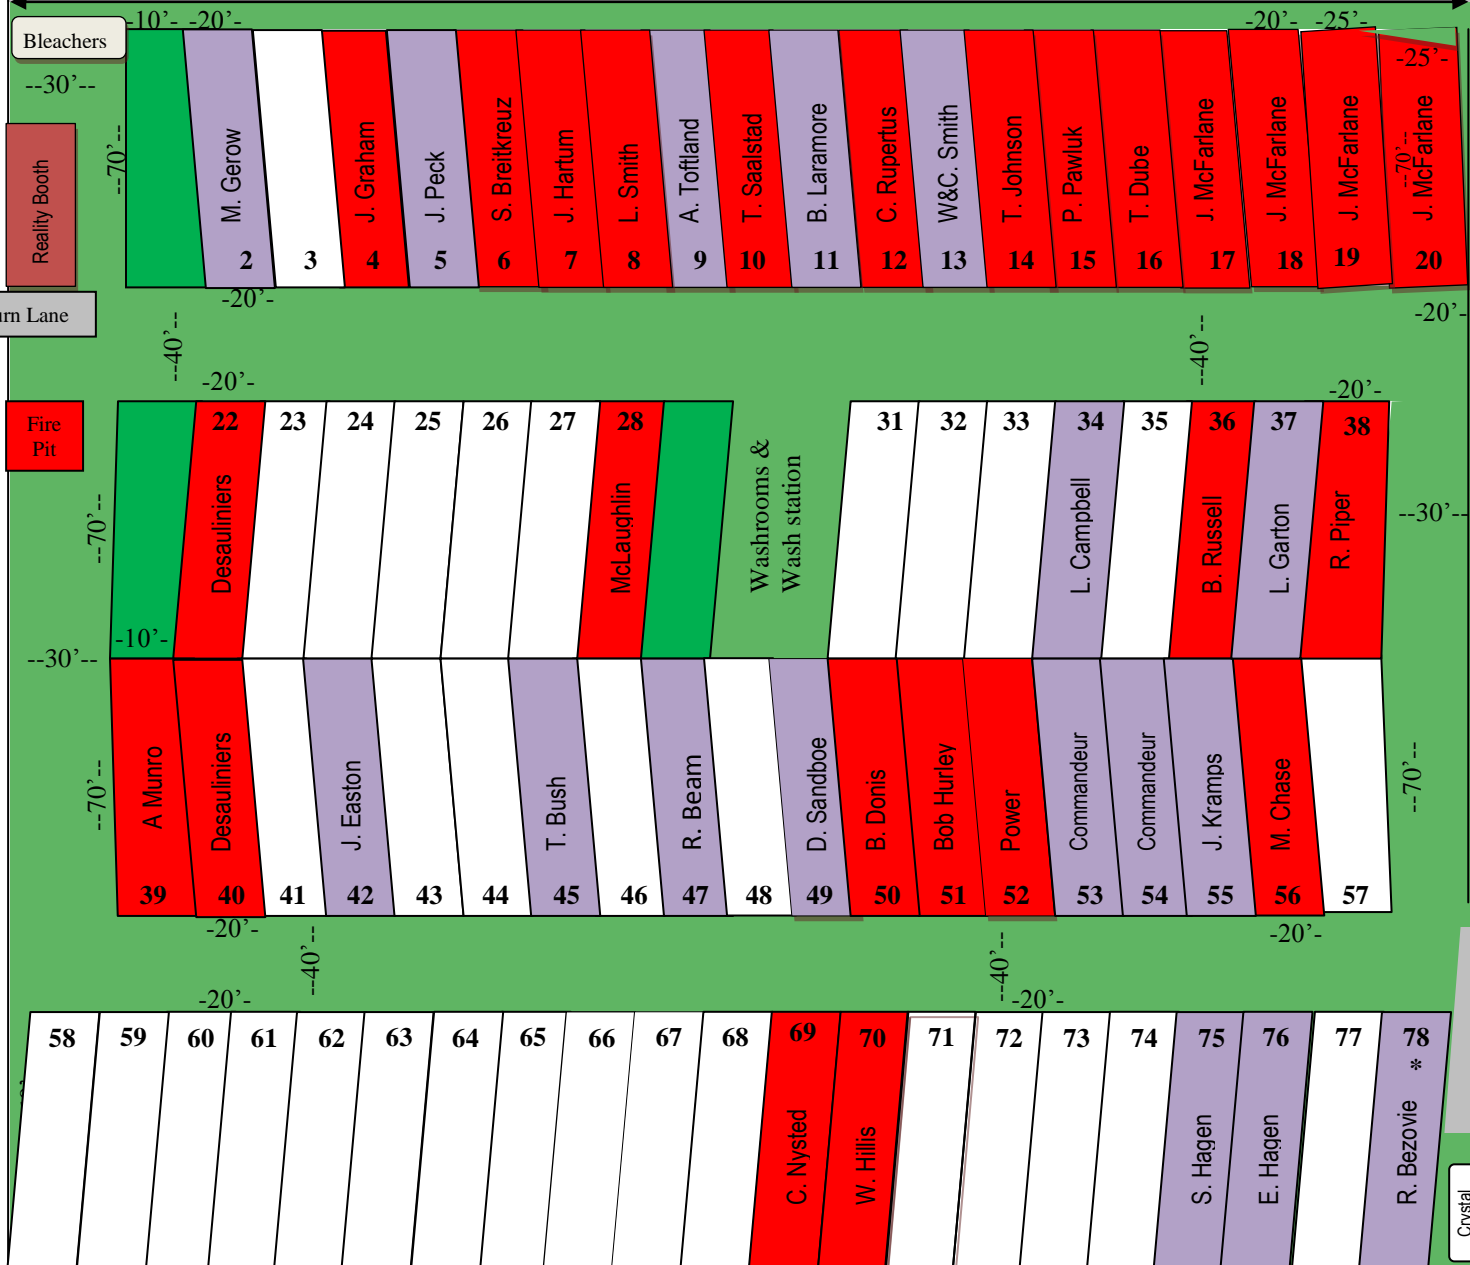

N.P.B.R.A. Beaverlodge Pit Stalls 2020 (as of June 30, 2020)

Red – Paid Purple – Reserved White without Name - Available

Pit Road 430'

Staging Lanes

Racer Registration
Volunteer Reg