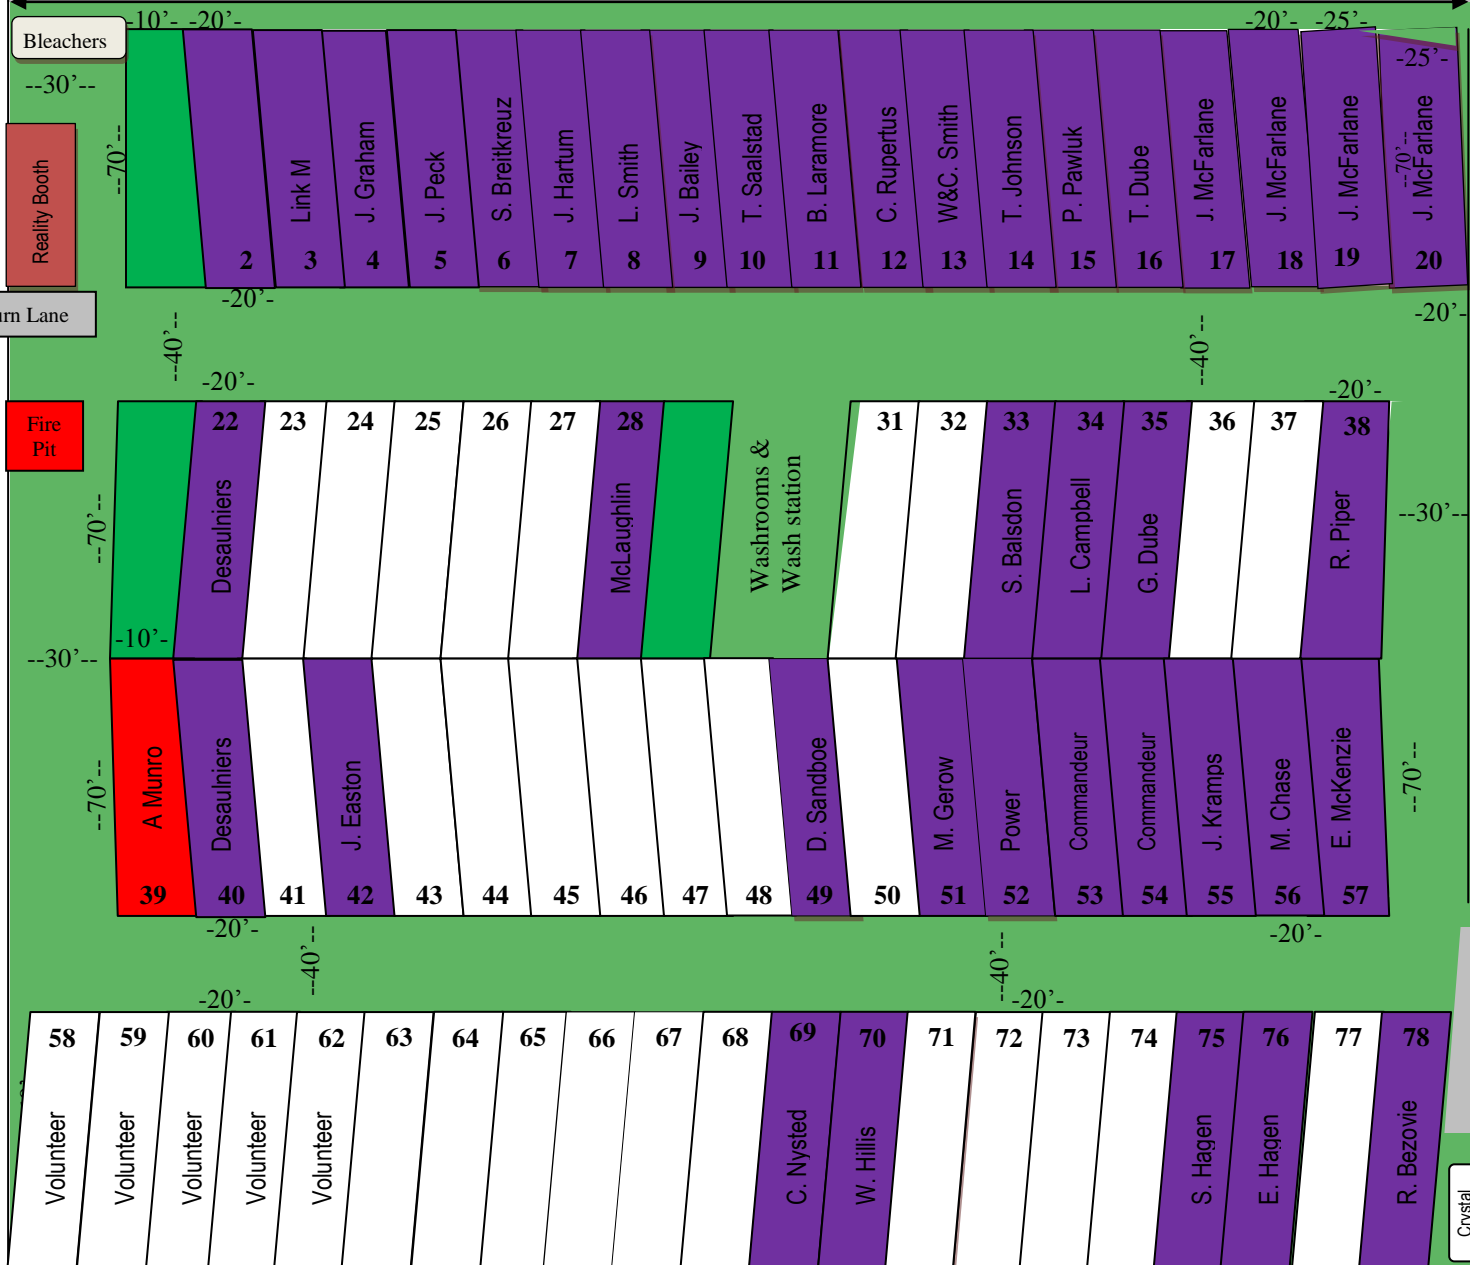

N.P.B.R.A. Beaverlodge Pit Stalls 2019 (as of March 19, 2019)

Red – Paid Purple – Reserved White without Name - Available

Pit Road 430'

Staging Lanes